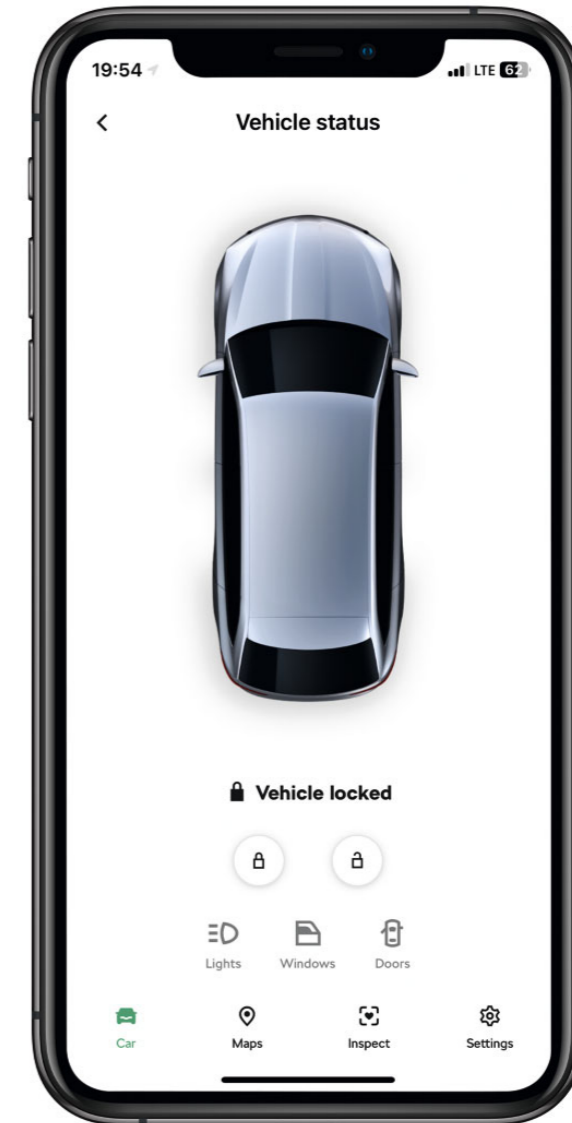

USB-C to USB-A 3.0 Adapter

000 051 443J

MyŠkoda

Škoda connect and other digital services in your pocket.

It's about the journey, not just the destination and with the Škoda Scala, everyone in the vehicle can enjoy the trip. A connected multimedia system makes it easy to communicate with friends and family, get the information you need, and keep you and your passengers happy and entertained while you drive.

With MyŠkoda you can enjoy even greater interaction with your vehicle. Use the app to remotely check the status of your vehicle, lock or unlock it, or display its parking position. Keep track of your driving data and statistics so you can see, for example, how your monthly driven distance or fuel consumption changes. The app also offers access to the vehicle manual or allows you to interact with your preferred service partner, with a number of further functions just waiting to be explored.

With MyŠkoda in place, your car remains under your control at all times. The app is available for download via the App Store (iOS) and Google Play (Android). Škoda Connect services are available based on the ordered service bundle: Infotainment Online or Proactive Service and Remote Access.