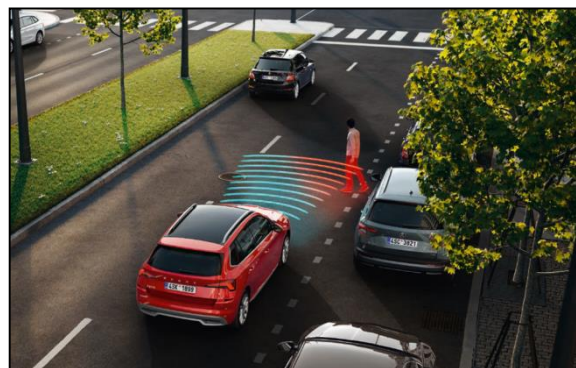

Seatbelt warning system

Electronic stability control (ESC) & Anti-slip regulation (ASR)

Front assist: Forward collision warning incl. emergency brake & pedestrian recognition

Front & rear head restraints

ISOFIX child seat anchor points (2x rear + 1x front)

eCall – emergency call system

Tyre pressure monitoring system (TPMS)

Speed limiter

FUNCTIONAL

Air conditioning - manual

Automatic lights

Electric adjust/heated exterior mirrors