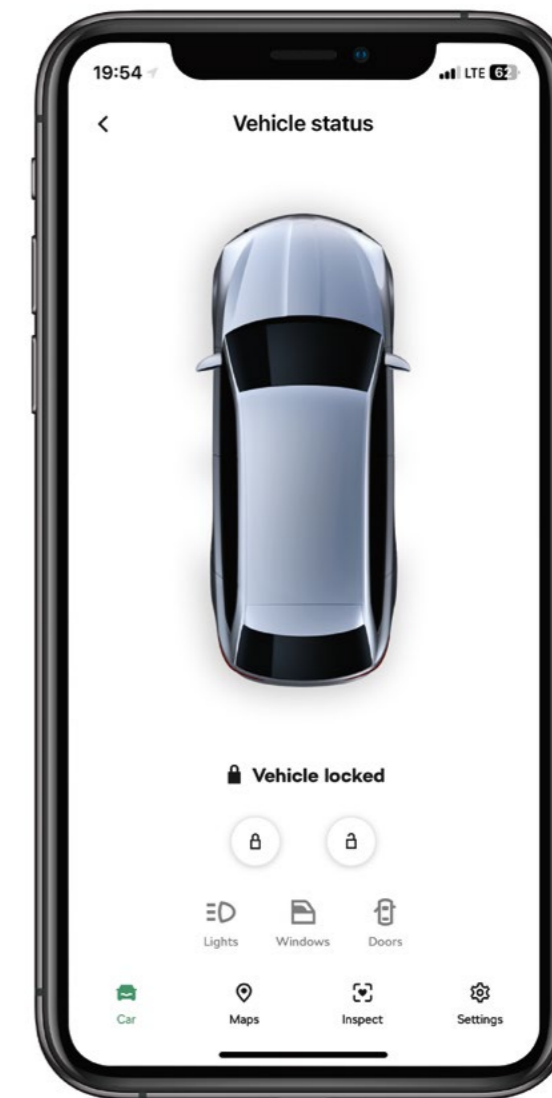

000 051 443J

MyŠkoda

Škoda connect and other digital services in your pocket.

It's about the journey, not just the destination and with the Škoda Kamiq, everyone in the vehicle can enjoy the trip. A connected multimedia system makes it easy to communicate with friends and family, get the information you need, and keep you and your passengers happy and entertained while you drive.

With MyŠkoda you can enjoy even greater interaction with your vehicle. Use the app to remotely check the status of your vehicle, lock or unlock it, or display its parking position. Keep track of your driving data and statistics so you can see, for example, how your monthly driven distance or fuel consumption changes. The app also offers access to the vehicle manual or allows you to interact with your preferred service partner, with a number of further functions just waiting to be explored.

With MyŠkoda in place, your car remains under your control at all times. The app is available for download via the App Store (iOS) and Google Play (Android). Škoda Connect services are available based on the ordered service bundle: Infotainment Online or Proactive Service and Remote Access.