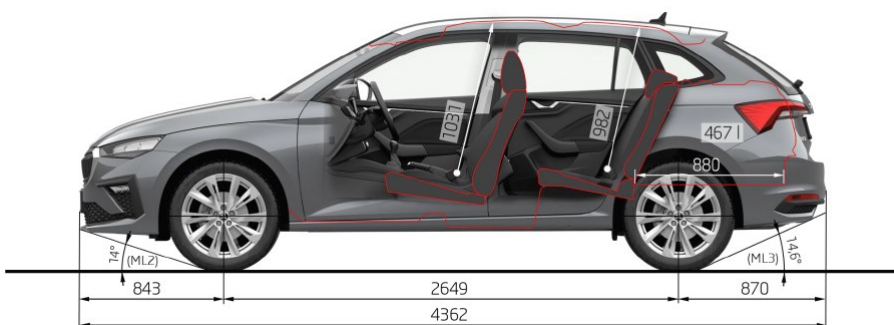

Scala Facelift: Technical Data

	1.0TSI 95hp	1.0TSI 115hp	1.0TSI 115hp DSG
Fuel Type	Petrol	Petrol	Petrol
Cylinders / Displacement (cc)	3 / 999	3 / 999	3 / 999
Max. Power: kW	70	85	85
Max. Torque: Nm	175	200	200
Transmission	Manual	Manual	DSG (Auto)
Gears	5-speed	6-speed	7-speed
Traction System	Front wheel drive	Front wheel drive	Front wheel drive
Length (mm)	4362	4362	4362
Width (mm)	1793	1793	1793
Height (mm)	1514	1514	1514
Wheelbase (mm)	2636	2636	2636
Max. Luggage Capacity (litres)	467	467	467
Top Speed (km/h)	192 km/h	202 km/h	202 km/h
0 – 100 km/h (seconds)	10.8 s	9.5 s	10.1 s
Turning Circle (meters)	10.2 m	10.2 m	10.2 m
WLTP Fuel Consumption (Min. – Max.)			
Combined (litres/100km)	5.1–5.4	5.2-5.5	5.4-5.7
WLTP Emissions Combined (CO2 g/km)	116-124	117-125	121-129
Gross Vehicle Weight (kg)	1,630 kg	1,650 kg	1,670 kg
Max. Towing Capacity - Braked (kg) at 12 %	1,000 kg	1,200 kg	1,200 kg
Fuel Tank Capacity (litres)	50	50	50