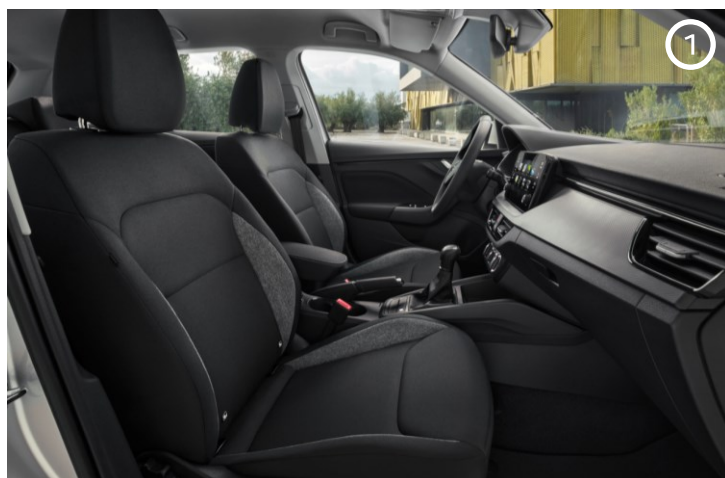

Scala Facelift: Design Selection – Upholstery & Decorative trim

IMAGE	TRIM	DESIGN	INTERIOR	CODE	UPHOLSTERY	DOOR LINING	DECORATIVE TRIM	SURROUNDS	ROOF LINER
1	Essence	Studio	STANDARD	HK	Black Fabric	Black Fabric	Grey	Black	Grey
2	Selection	Loft	STANDARD	HN	Black/Grey Fabric	Black Fabric	Grey Krepp	Black	Grey
3	Selection	Lodge	Optional	HP + WQ3	Black Fabric/Grey Suedia	Black Fabric	Grey Suedia	Copper	Grey
4	Selection	Dynamic	Optional	AH + WQ4	Black Fabric/Black Suedia	Black Suedia	Black Suedia	Red	Black
5	Monte Carlo	Monte Carlo	STANDARD	JJ	Black Fabric	Carbon-look	Carbon-look	Red	Black