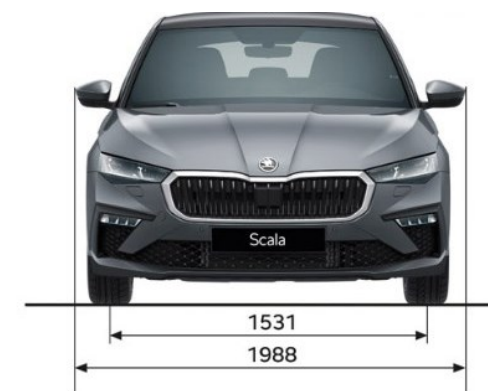

Scala Facelift: Technical Data

	1.0TSI 95hp	1.0TSI 115hp	1.0TSI 115hp DSG
Fuel Type	Petrol	Petrol	Petrol
Cylinders / Displacement (cc)	3 / 999	3 / 999	3 / 999
Max. Power: kW	70	85	85
Max. Torque: Nm	175	200	200
Transmission	Manual	Manual	DSG (Auto)
Gears	5-speed	6-speed	7-speed
Traction System	Front wheel drive	Front wheel drive	Front wheel drive
Length (mm)	4362	4362	4362
Width (mm)	1793	1793	1793
Height (mm)	1514	1514	1514
Wheelbase (mm)	2636	2636	2636
Max. Luggage Capacity (litres)	467	467	467
Top Speed (km/h)	192 km/h	202 km/h	202 km/h
0 – 100 km/h (seconds)	10.8 s	9.5 s	10.1 s
Turning Circle (meters)	10.2 m	10.2 m	10.2 m
WLTP Fuel Consumption (Min. – Max.)			
Combined (litres/100km)	5.1–5.4	5.2-5.5	5.4-5.7
WLTP Emissions Combined (CO2 g/km)	116-124	117-125	121-129
Gross Vehicle Weight (kg)	1,630 kg	1,650 kg	1,670 kg
Max. Towing Capacity - Braked (kg) at 12 %	1,000 kg	1,200 kg	1,200 kg
Fuel Tank Capacity (litres)	50	50	50

SKODA