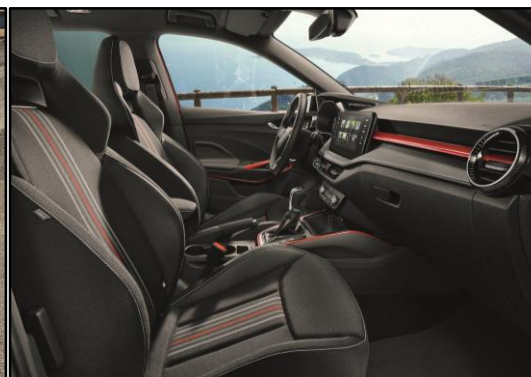

Monte Carlo: Key Equipment

A celebration of Škoda's success at the legendary rally, the special edition Monte Carlo trim boasts distinctive exterior styling and a comprehensive list of interior equipment. Based on the Selection, additional/replacement equipment includes:

16" Proxima black & diamond cut alloy wheels

Panoramic roof (fixed glass, without overhead storage compartment)

Black roof, pillars and exterior mirrors

LED ambient lighting & LED reading lights

Monte Carlo interior pack:

- Sport seats in Satin Black
- Perforated leather with white stitching
- 3-spoke sport leather multifunction steering wheel
- Carbon fiber door panel inserts
- Aluminium pedals
- Front & rear floor mats

Monte Carlo Exterior pack:

1. Black exterior mirrors
   - Black front grill surround
   - "Monte Carlo" badges
   - 'SUNSET' dark tinted privacy glass
   - Black rear spoiler
   - Black "Škoda" and "Fabia" lettering
2. ---

SKODA