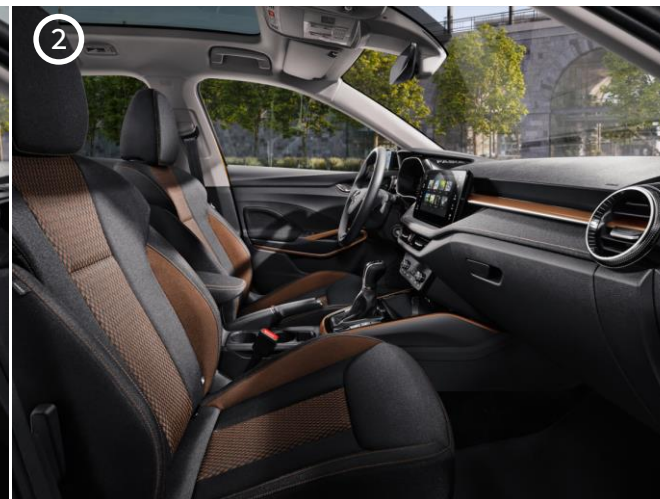

Fabia: Interior

IMAGE	DESIGN	TRIM	INTERIOR	CODE	UPHOLSTERY	DECORATIVE TRIM	DOOR LINING	SURROUNDS	ROOF LINER	PRICE
1	Loft	Selection	Standard	NQ	Black Fabric/Suedia	Grey Metallic incl. Black Suedia textile	Black	Grey/Chrome	Grey	Standard
2	Lodge	Selection	Option	MF + WQ3	Black/Grey Fabric	Grey Metallic incl. Grey textile	Black	Grey/Chrome	Grey	€305
3	Suite	Selection	Option	MP + WQ6	Black/Copper Fabric	Copper Metallic incl. Grey textile & Copper stitching	Black	Copper/Chrome	Grey	€305
4	Monte Carlo	Monte Carlo	Standard	NV	Black Fabric/art. leather	Red Metallic & White stitching	Carbon fiber	Red Metallic	Black	Standard