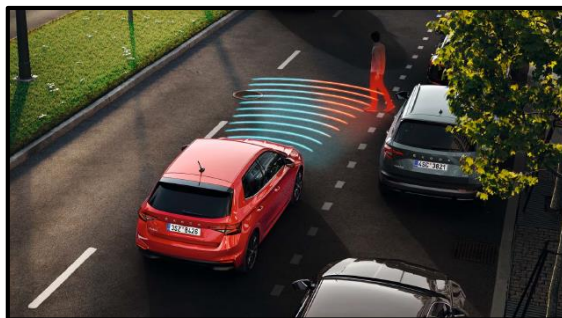

FUNCTIONAL

Kessy Full – Keyless entry/go system

Infotainment system incl. 8.25" touchscreen display & Wireless Smartlink (Apple Carplay & Android Auto)

8" Digital drivers dashboard display

Drive mode select (1.0 TSI only)

Electrically adjustable/heated exterior mirrors

Rain & light assist

Front & rear electric windows incl. one touch function

Leather multi-function steering wheel

2x USB-C ports in front

Digital audio broadcasting (DAB) radio

Front & rear parking sensors

Air conditioning – manual

Reversing camera

Remote access (3 years subscription)