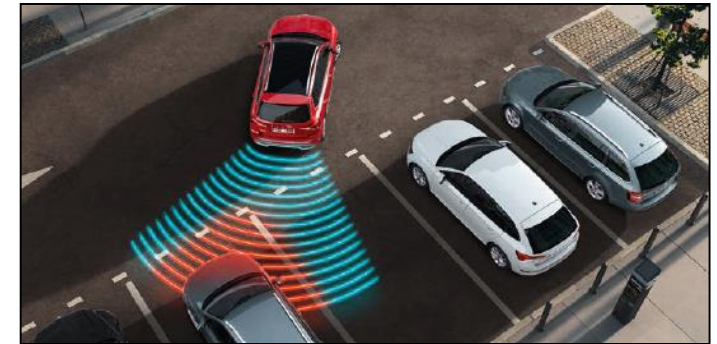

Ambition: Key Equipment

The mid-range Ambition trim is equipped with a host of Simply Clever details designed to enrich everyday driving comfort as well as enhancing both interior and exterior style. Additional/replacement equipment on the Ambition trim includes (Active+):

16" 'Sarga Aero' alloy wheels

Rear parking sensors

Cruise control incl. speed limiter

Auto lights & rain sensors

Auto-dimming rear view mirror

Front & rear bumper inserts in 'Platin Grey'

'BOLERO' infotainment system incl. 8" touchscreen display

Smartlink connectivity (Apple Carplay / Android Auto)

---

8 speakers & Care Connect (1 year subscription)

Leather multi-function steering wheel

Black 'AMBITION' fabric upholstery

Front & rear centre armrest incl. front storage compartment

Front overhead storage / Passenger sun visor incl. mirror