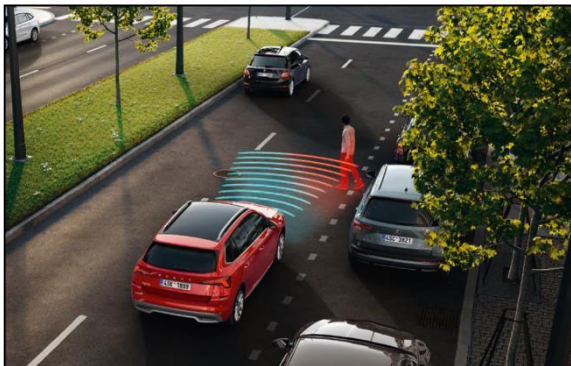

Seatbelt warning system

Electronic stability control (ESC) & Anti-slip regulation (ASR)

Front assist: Forward collision warning incl. emergency brake & pedestrian recognition

Front & rear head restraints

iSOFIX child seat anchor points (2x rear + 1x front)

eCall – emergency call system

Tyre pressure monitoring system (TPMS)

Speed limiter

FUNCTIONAL

Air conditioning - manual

Automatic lights

Electric adjust/heated exterior mirrors