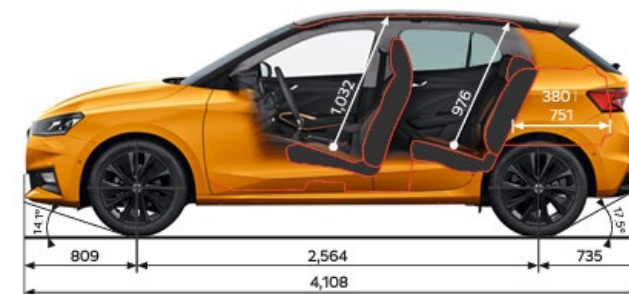

Fabia: Technical Data

	1.0MPI 80hp	1.0TSI 95hp	1.0TSI 115hp DSG
Fuel Type	Petrol	Petrol	Petrol
Cylinders / Displacement (cc)	3 / 999	3 / 999	3 / 999
Max. Power: kW	59	70	85
Max. Torque: Nm	93	175	200
Transmission	Manual	Manual	DSG (Auto)
Gears	5-speed	5-speed	7-speed
Traction System	Front wheel drive	Front wheel drive	Front wheel drive
Length (mm)	4108	4108	4108
Width (mm)	1780	1780	1780
Height (mm)	1482	1482	1482
Wheelbase (mm)	2552	2552	2552
Max. Luggage Capacity (litres)	380	380	380
Top Speed (km/h)	175 km/h	190 km/h	202 km/h
0 – 100 km/h (seconds)	15.7 s	10.7 s	9.7 s
Turning Circle (meters)	9.9	9.9	9.9
WLTP Fuel Consumption (Min. – Max.)			
Combined (litres/100km)	5.2 - 5.2	5.0 - 5.1	5.2 - 5.4
WLTP Emissions Combined (CO2 g/km)	117-119	114-116	119 -121
Gross Vehicle Weight (kg)	1,580 kg	1,610 kg	1,650 kg
Max. Towing Capacity – Braked (kg) at 12 %	800 kg	1,000 kg	1,100 kg
Fuel Tank Capacity (litres)	40	40	40

SKODA