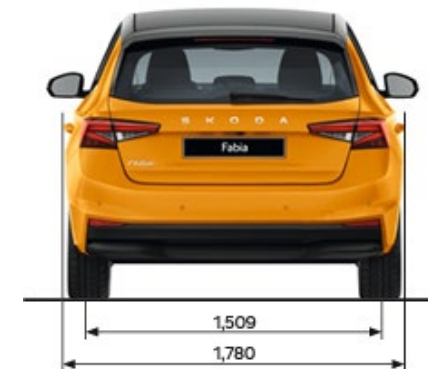

Fabia: Technical Data

	1.0MPI 80hp	1.0TSI 95hp	1.0TSI 115hp DSG
Fuel Type	Petrol	Petrol	Petrol
Cylinders / Displacement (cc)	3 / 999	3 / 999	3 / 999
Max. Power: kW	59	70	85
Max. Torque: Nm	93	175	200
Transmission	Manual	Manual	DSG (Auto)
Gears	5-speed	5-speed	7-speed
Traction System	Front wheel drive	Front wheel drive	Front wheel drive
Length (mm)	4108	4108	4108
Width (mm)	1780	1780	1780
Height (mm)	1482	1482	1482
Wheelbase (mm)	2552	2552	2552
Max. Luggage Capacity (litres)	380	380	380
Top Speed (km/h)	175 km/h	190 km/h	202 km/h
0 – 100 km/h (seconds)	15.7 s	10.7 s	9.7 s
Turning Circle (meters)	9.9	9.9	9.9
WLTP Fuel Consumption (Min. – Max.)			
Combined (litres/100km)	5.2 - 5.2	5.0 - 5.1	5.2 - 5.4
WLTP Emissions Combined (CO2 g/km)	117-119	114-116	119 -121
Gross Vehicle Weight (kg)	1,580 kg	1,610 kg	1,650 kg
Max. Towing Capacity – Braked (kg) at 12 %	800 kg	1,000 kg	1,100 kg
Fuel Tank Capacity (litres)	40	40	40