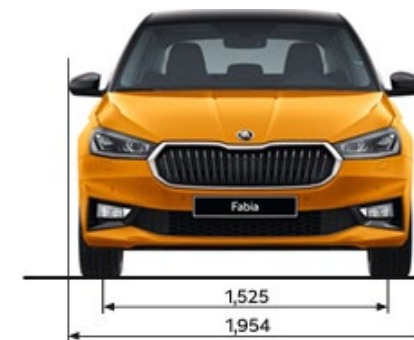

Fabia: Technical Data

	1.0MPI 80hp	1.0TSI 95hp	1.0TSI 115hp DSG
Fuel Type	Petrol	Petrol	Petrol
Cylinders / Displacement (cc)	3 / 999	3 / 999	3 / 999
Max. Power: kW	59	70	85
Max. Torque: Nm	93	175	200
Transmission	Manual	Manual	DSG (Auto)
Gears	5-speed	5-speed	7-speed
Traction System	Front wheel drive	Front wheel drive	Front wheel drive
Length (mm)	4108	4108	4108
Width (mm)	1780	1780	1780
Height (mm)	1482	1482	1482
Wheelbase (mm)	2552	2552	2552
Max. Luggage Capacity (litres)	380	380	380
Top Speed (km/h)	175 km/h	190 km/h	202 km/h
0 – 100 km/h (seconds)	15.7 s	10.7 s	9.7 s
Turning Circle (meters)	9.9	9.9	9.9
WLTP Fuel Consumption (Min. – Max.)			
Combined (litres/100km)	5.2 - 5.2	5.0 - 5.1	5.2 - 5.4
WLTP Emissions Combined (CO2 g/km)	117-119	114-116	119 -121
Gross Vehicle Weight (kg)	1,580 kg	1,610 kg	1,650 kg
Max. Towing Capacity – Braked (kg) at 12 %	800 kg	1,000 kg	1,100 kg
Fuel Tank Capacity (litres)	40	40	40