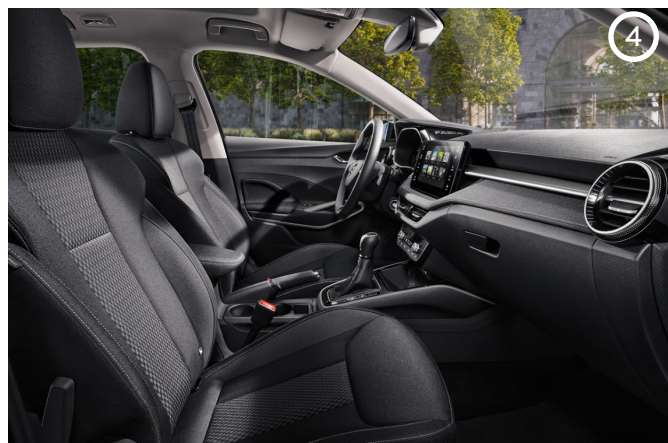

Fabia: Interior

IMAGE	DESIGN	TRIM	INTERIOR	CODE	UPHOLSTERY	DECORATIVE TRIM	DOOR LINING	SURROUNDS	ROOF LINER	PRICE
1	Studio	Essence	STANDARD	NQ	Black Fabric	Black Metallic textile	Black	Black	Grey	STANDARD
2	Loft	Selection	STANDARD	NQ	Black Fabric/Suedia	Grey Metallic incl. Black Suedia textile	Black	Grey/Chrome	Grey	STANDARD
3	Suite	Selection	Option	MP + WQ6	Black/Copper Fabric	Copper Metallic incl. Grey textile & Copper stitching	Black	Copper/Chrome	Grey	€315
4	Lodge	Selection	Option	MF + WQ3	Black/Grey Fabric	Grey Metallic incl. Grey textile	Black	Grey/Chrome	Grey	€315
5	Monte Carlo	Monte Carlo	STANDARD	NV	Black Fabric/art. leather	Red Metallic & White stitching	Carbon fiber	Red Metallic	Black	STANDARD

Images used are for illustrative purposes only

SKODA