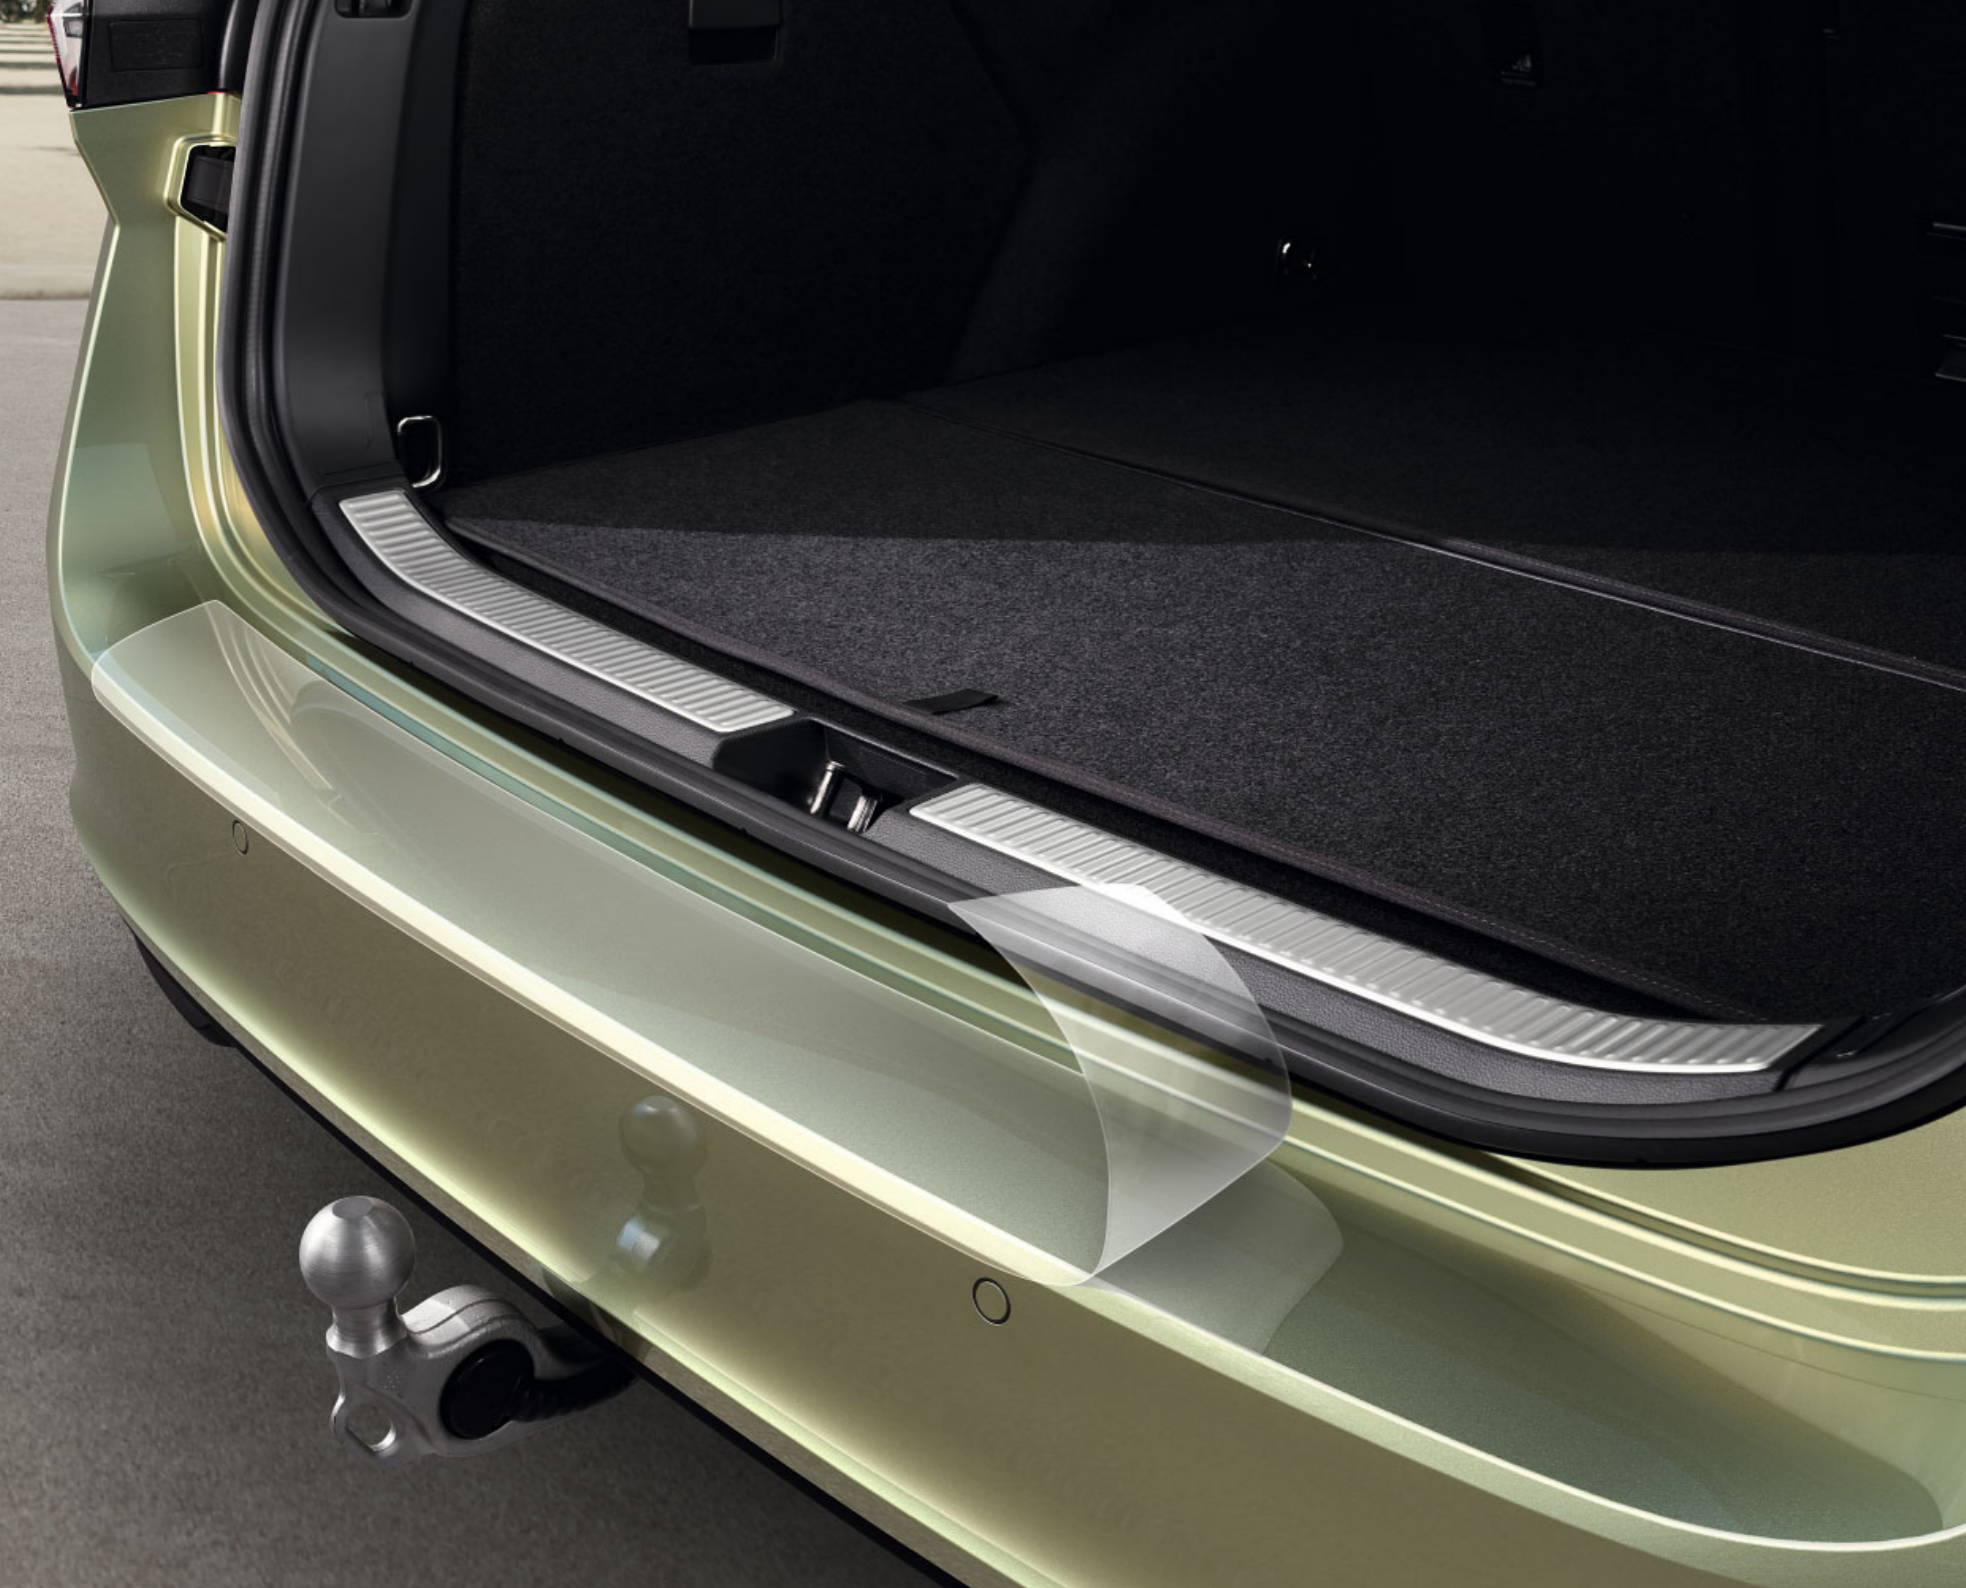

Loading edge protection foil

3P0 061 197 | Combi | €51.00
3P3 061 197 | Limo | €50.00

Loading edge protective strip

3P0 061 195 | Combi | €88.00
3P3 061 195 | Limo | €80.00

Prices valid as of January 2025. All prices inclusive of 23% VAT. Prices do not include installation, please contact your preferred Skoda Retailer for a quote.