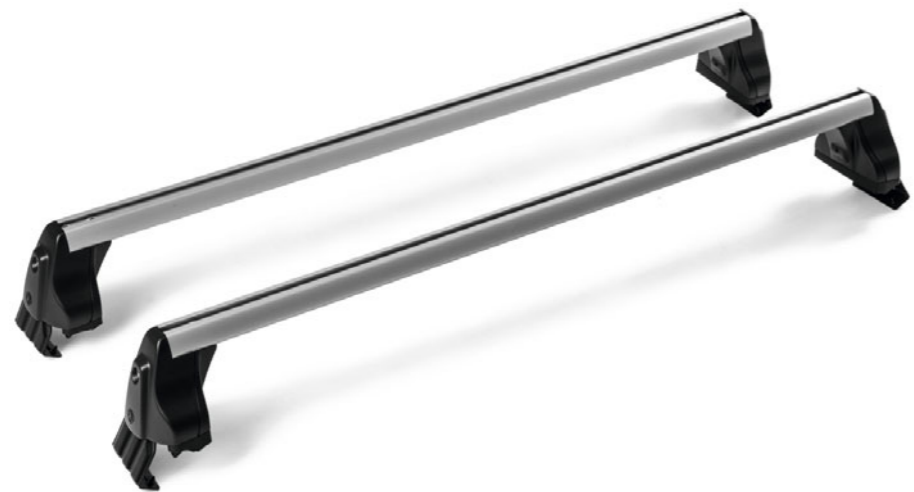

Basic roof rack

3P3 071 126 | Limo | €403.00

Transverse roof rack

3P0 071 151 | Combi | €354.00