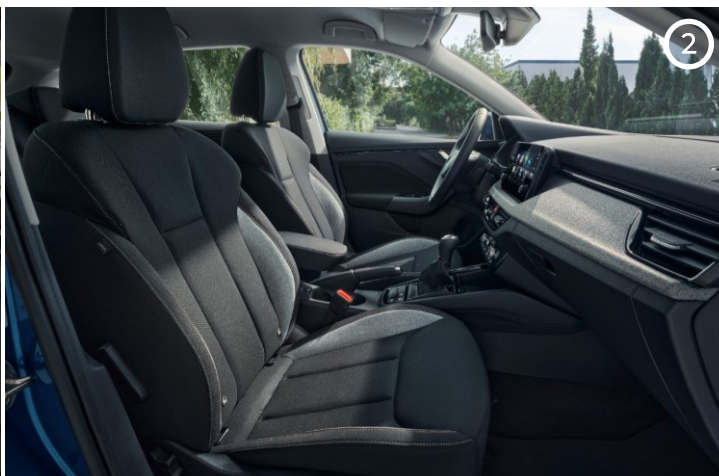

Kamiq Facelift: Design Selection – Upholstery & Decorative trim

IMAGE	TRIM	DESIGN	INTERIOR	CODE	UPHOLSTERY	DOOR LINING	DECORATIVE TRIM	SURROUNDS	ROOF LINER
1	Essence	Studio	STANDARD	HK	Black Fabric	Black Fabric	Grey	Black	Grey
2	Selection	Loft	STANDARD	HN	Black/Grey Fabric	Black Fabric	Grey Krepp	Black	Grey
3	Selection	Lodge	Optional	HP + WQ3	Black Fabric/Grey Suedia	Black Fabric	Grey Suedia	Copper	Grey
4	Selection	Dynamic	Optional	AH + WQ4	Black Fabric/Black Suedia	Black Suedia	Black Suedia	Red	Black
5	Monte Carlo	Monte Carlo	STANDARD	JJ	Black Fabric	Carbon-look	Carbon-look	Red	Black