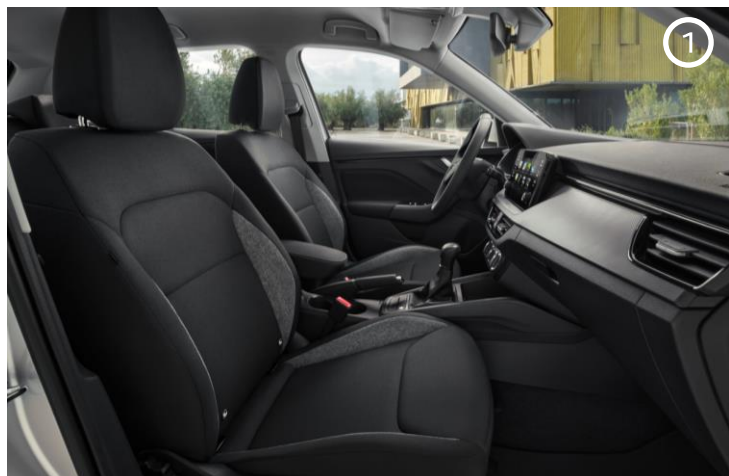

Kamiq Facelift: Design Selection – Upholstery & Decorative trim

IMAGE	TRIM	DESIGN	INTERIOR	CODE	UPHOLSTERY	DOOR LINING	DECORATIVE TRIM	SURROUNDS	ROOF LINER
1	Essence	Studio	STANDARD	HK	Black Fabric	Black Fabric	Grey	Black	Grey
2	Selection	Loft	STANDARD	HN	Black/Grey Fabric	Black Fabric	Grey Krepp	Black	Grey
3	Selection	Lodge	Optional	HP + WQ3	Black Fabric/Grey Suedia	Black Fabric	Grey Suedia	Copper	Grey
4	Selection	Dynamic	Optional	AH + WQ4	Black Fabric/Black Suedia	Black Suedia	Black Suedia	Red	Black
5	Monte Carlo	Monte Carlo	STANDARD	JJ	Black Fabric	Carbon-look	Carbon-look	Red	Black