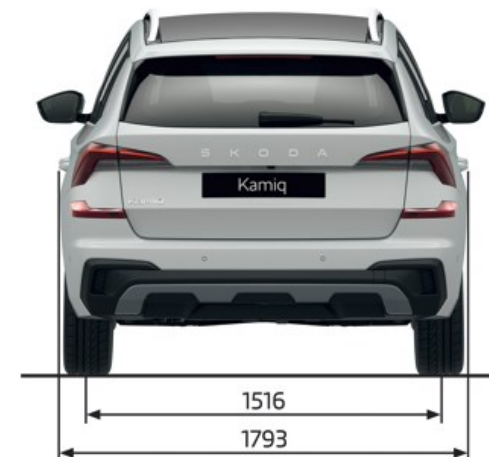

Kamiq Facelift: Technical Data

	1.0TSI 95hp	1.0TSI 115hp	1.0TSI 115hp DSG
Fuel Type	Petrol	Petrol	Petrol
Cylinders / Displacement (cc)	3 / 999	3 / 999	3 / 999
Max. Power: kW	70	85	85
Max. Torque: Nm	175	200	200
Transmission	Manual	Manual	DSG (Auto)
Gears	5-speed	6-speed	7-speed
Traction System	Front wheel drive	Front wheel drive	Front wheel drive
Length (mm)	4241	4241	4241
Width (mm)	1793	1793	1793
Height (mm)	1562	1562	1562
Wheelbase (mm)	2639	2639	2639
Max. Luggage Capacity (litres)	400	400	400
Top Speed (km/h)	183 km/h	196 km/h	195 km/h
0 – 100 km/h (seconds)	11.0 s	9.7 s	10.2 s
Turning Circle (meters)	10.1 m	10.1 m	10.1 m
WLTP Fuel Consumption (Min. – Max.)			
Combined (l/100km)	5.5 - 5.6	5.5 - 5.6	5.6 - 5.7
WLTP Emissions Combined (CO2 g/km)	124 - 126	123 - 125	127 - 129
Gross Vehicle Weight (kg)	1,716 kg	1,726 kg	1,746 kg
Max. Towing Capacity - Braked (kg) at 12 %	1,000 kg	1,200 kg	1,200 kg
Fuel tank capacity (litres)	50l	50l	50l

SKODA