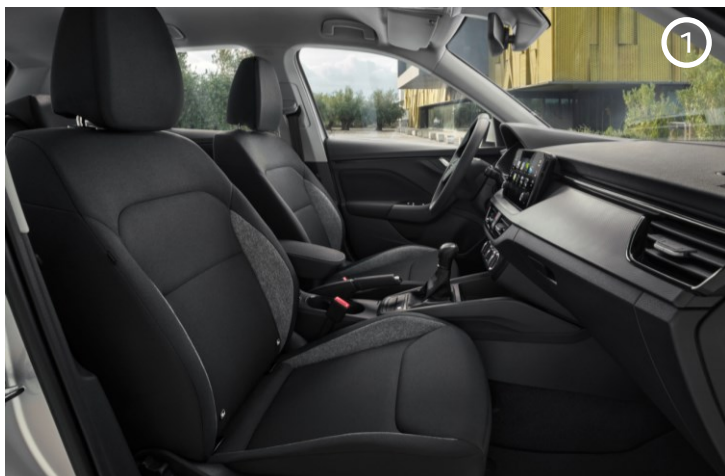

Kamiq Facelift: Design Selection – Upholstery & Decorative trim

IMAGE	TRIM	DESIGN	INTERIOR	CODE	UPHOLSTERY	DOOR LINING	DECORATIVE TRIM	SURROUNDS	ROOF LINER
1	Essence	Studio	STANDARD	HK	Black Fabric	Black Fabric	Grey	Black	Grey
2	Selection	Loft	STANDARD	HN	Black/Grey Fabric	Black Fabric	Grey Krepp	Black	Grey
3	Selection	Lodge	Optional	HP + WQ3	Black Fabric/Grey Suedia	Black Fabric	Grey Suedia	Copper	Grey
4	Selection	Dynamic	Optional	AH + WQ4	Black Fabric/Black Suedia	Black Suedia	Black Suedia	Red	Black
5	Monte Carlo	Monte Carlo	STANDARD	JJ	Black Fabric	Carbon-look	Carbon-look	Red	Black