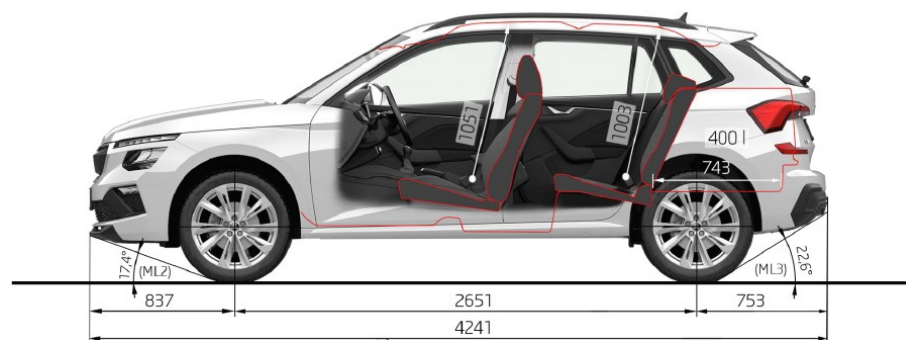

# Kamiq Facelift: Technical Data

	1.0TSI 95hp	1.0TSI 115hp	1.0TSI 115hp DSG
Fuel Type	Petrol	Petrol	Petrol
Cylinders / Displacement (cc)	3 / 999	3 / 999	3 / 999
Max. Power: kW	70	85	85
Max. Torque: Nm	175	200	200
Transmission	Manual	Manual	DSG (Auto)
Gears	5-speed	6-speed	7-speed
Traction System	Front wheel drive	Front wheel drive	Front wheel drive
Length (mm)	4241	4241	4241
Width (mm)	1793	1793	1793
Height (mm)	1562	1562	1562
Wheelbase (mm)	2639	2639	2639
Max. Luggage Capacity (litres)	400	400	400
Top Speed (km/h)	183 km/h	196 km/h	195 km/h
0 – 100 km/h (seconds)	11.0 s	9.7 s	10.2 s
Turning Circle (meters)	10.1 m	10.1 m	10.1 m
WLTP Fuel Consumption (Min. – Max.)			
Combined (l/100km)	5.5 - 5.6	5.5 - 5.6	5.6 - 5.7
WLTP Emissions Combined (CO2 g/km)	124 - 126	123 - 125	127 - 129
Gross Vehicle Weight (kg)	1,716 kg	1,726 kg	1,746 kg
Max. Towing Capacity - Braked (kg) at 12 %	1,000 kg	1,200 kg	1,200 kg
Fuel tank capacity (litres)	50l	50l	50l