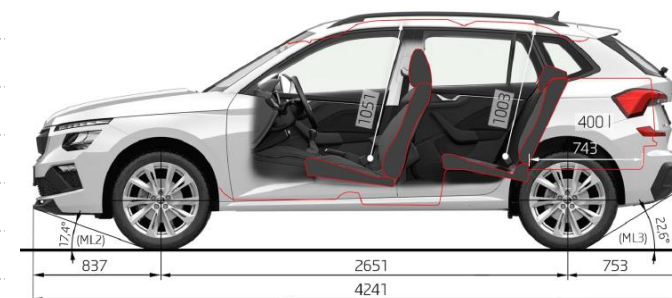

Kamiq Facelift: Technical Data

	1.0TSI 95hp	1.0TSI 115hp	1.0TSI 115hp DSG
Fuel Type	Petrol	Petrol	Petrol
Cylinders / Displacement (cc)	3 / 999	3 / 999	3 / 999
Max. Power: kW	70	85	85
Max. Torque: Nm	175	200	200
Transmission	Manual	Manual	DSG (Auto)
Gears	5-speed	6-speed	7-speed
Traction System	Front wheel drive	Front wheel drive	Front wheel drive
Length (mm)	4241	4241	4241
Width (mm)	1793	1793	1793
Height (mm)	1562	1562	1562
Wheelbase (mm)	2639	2639	2639
Max. Luggage Capacity (litres)	400	400	400
Top Speed (km/h)	183 km/h	196 km/h	195 km/h
0 – 100 km/h (seconds)	11.0 s	9.7 s	10.2 s
Turning Circle (meters)	10.1 m	10.1 m	10.1 m
WLTP Fuel Consumption (Min. – Max.)			
Combined (l/100km)	5.4 - 5.5	5.4 - 5.6	5.6 - 5.8
WLTP Emissions Combined (CO2 g/km)	123 - 128	122 - 127	126 - 131
Gross Vehicle Weight (kg)	1,716 kg	1,726 kg	1,746 kg
Max. Towing Capacity - Braked (kg) at 12 %	1,000 kg	1,200 kg	1,200 kg
Fuel tank capacity (litres)	50l	50l	50l