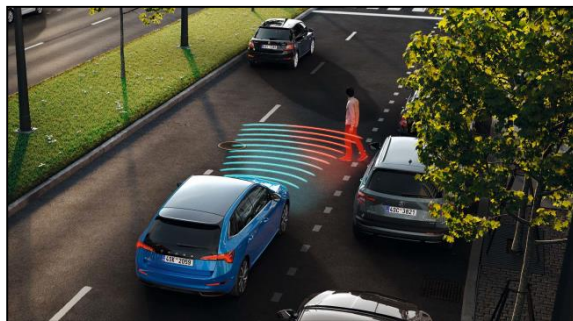

Seatbelt warning system

Electronic stability control (ESC) & Anti-slip regulation (ASR)

Front assist: Forward collision warning incl. emergency brake & pedestrian recognition

Front & rear head restraints

iSOFIX child seat anchor points (2x rear + 1x front)

eCall – emergency call system

Tyre pressure monitoring system (TPMS)

Speed limiter

FUNCTIONAL

Air conditioning - manual

Automatic lights

Electric adjust/heated exterior mirrors