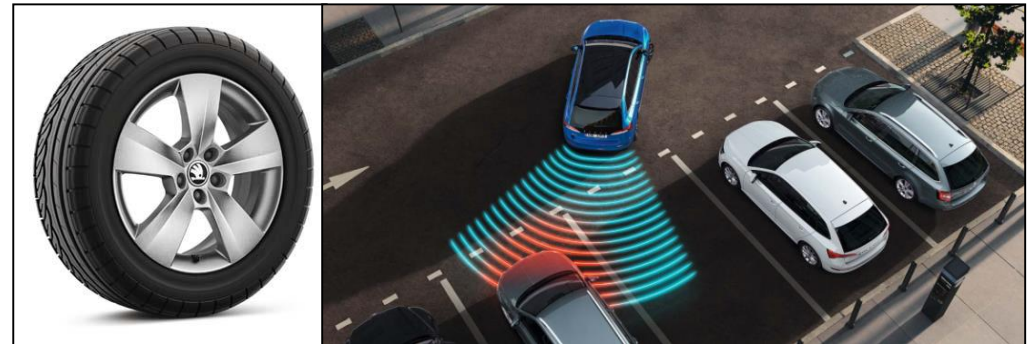

Ambition: Key Equipment

The mid-range Ambition trim is equipped with a host of Simply Clever details designed to enrich everyday driving comfort as well as enhancing both interior and exterior style. Additional/replacement equipment on the Ambition trim includes (Active+):

16" 'Orion' alloy wheels

Rear parking sensors

Cruise control incl. speed limiter

Auto lights & rain sensors

Auto-dimming rear view mirror

Glass tailgate incl. body coloured spoiler

Front fog lights

'BOLERO' infotainment system incl. 8" touchscreen display

Smartlink connectivity (Apple Carplay / Android Auto)

8 speakers & Care Connect (1 year subscription)

Leather multi-function steering wheel

Black 'AMBITION' fabric upholstery

Front & rear centre armrest incl. front storage compartment

Front overhead storage / Passenger sun visor incl. mirror